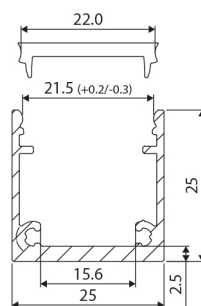

Aluminium Top Line LED profielen

Top Line 25 mm

46291308

EAN: 8720615506668

PERFECTE BESCHERMING VAN UW LED STRIPS

De Prolumia aluminium Top Line LED profielen zorgen zowel voor mechanische bescherming als koeling van de LED's waardoor de levensduur van de LED strip aanzienlijk verlengd wordt. Beschikbaar in verschillende afmetingen en toepassingsvormen.

PRODUCTKENMERKEN

Type toebehoren/onderdelen	Profiel
Toebehoren	✓
Onderdeel	✓