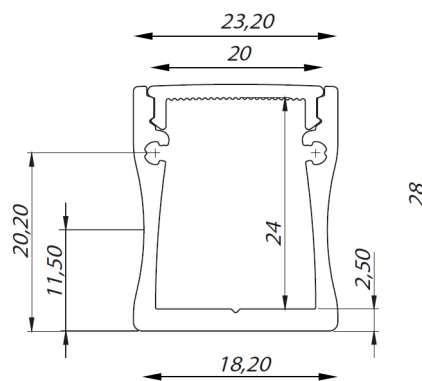

Aluminium LED profielen

Power Line accessoires

46290320

EAN: 8720874791591

KOELING EN AFWERKING VAN LED STRIPS

Voor het afwerken van uw Prolumia LED strips zijn de Prolumia aluminium LED profielen dé perfecte oplossing! Naast de mooie afwerking zorgt het geanodiseerde aluminium LED profiel voor een uitstekende warmteafgifte, waardoor de levensduur van de LED strip aanzienlijk verlengd wordt. Beschikbaar in verschillende afmetingen en toepassingsvormen.

PRODUCTKENMERKEN

Type toebehoren/onderdelen	Profiel
Toebehoren	✓
Onderdeel	✓