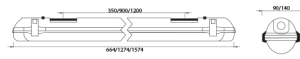

LED Pro-Aqua II

LED Pro-Aqua II 1274x90x90 mm

40281111

EAN: 8720604744811

SLAGVAST EN WATERDICHT OPBOUWARMATUUR

De LED Pro-Aqua II is de efficiënte en intelligente verlichtingsoplossing voor industriële toepassingen. De LED armaturen bieden een goed alternatief voor waterdichte TL (-D) armaturen. Het lichtbeeld zorgt voor betere herkenbaarheid van voertuigen, mensen en bewegwijzering.

PRODUCTKENMERKEN

Geschikt voor wandmontage	✗	Nom. spanning	180|265 Volt
Geschikt voor wandmontage	✗	Nom. levensduur L70/B50 bij 25 °C	50000 Uur
Geschikt voor pendelophanging	✗	Nom. omgevingstemperatuur volgens IEC62722-2-1	-25|40 Graden Celsius
Geschikt voor plafondmontage	✓	Max. systeemvermogen	18,5 Watt
Geschikt voor inbouwmontage	✗	Specifieke lichtstroom armatuur	124,5 Lumen per Watt
Geschikt voor opbouwmontage	✓	Effectieve lichtstroom volgens IEC 62722-2-1	2300 Lumen
Geschikt voor lichtlijnconfiguratie	✗	Kleurtemperatuur	4000|4000 Kelvin
Geschikt voor beeldschermwerkplaats volgens EN 12464-1	✗	Vermogensfactor	0,9
Lamptype	LED niet uitwisselbaar	Breedte	90 Millimeter
Met lichtbron	✓	Hoogte/diepte	90 Millimeter
Lamphouder	Overig	Lengte	1274 Millimeter
Materiaal behuizing	Kunststof	Verblindingsbegrenzing (UGR)	23
Oppervlaktebescherming behuizing	Overig		
Kleur behuizing	Grijs		
Materiaal afdekking	Kunststof opaal		
Rasteruitvoering	Geen		
Spanningstype	AC/DC		
Voorschakelapparaat	LED regeling stroomgestuurd		
Voorschakelapparaat inbegrepen	✓		
Dimbaar 0-10 V	✗		
Dimbaar 1-10 V	✗		
Dimbaar DALI	✗		
Dimbaar DMX	✗		
Dimbaar DSI	✗		
Dimbaar met potentiometer (geïntegreerd)	✗		
Dimbaar GPRS	✗		
Dimbaar LineSwitch	✗		
Dimming fabrikantspecifiek	✗