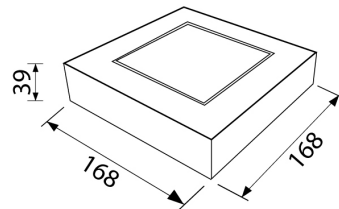

LED Pro-Ceiling 168x168 mm (opbouw)

40001160

EAN: 8719325158151

ERVAAR DE WARMTE VAN DECORATIEF LICHT GECOMBINEERD MET DE VERFIJNING VAN EEN MODERN, EIGENTIJD'S ARMATUUR

De Prolumia LED Pro-Ceiling serie is uniek in zijn ontwerp. Het combineert de warmte van decoratief licht met de verfijning van een modern, eigentijds armatuur. Verkrijgbaar in een ronde of vierkante vorm voor plafond- of wandmontage. De LED Pro-Ceiling serie heeft een levensduur van meer dan 50.000 uur, wordt compleet geleverd met geïntegreerde voeding en is snel en eenvoudig geïnstalleerd!

PRODUCTKENMERKEN

Geschikt voor wandmontage	✓	Nom. spanning	220|240 Volt
Geschikt voor wandmontage	✓	Nom. stroom	500|500 Milliampère
Geschikt voor pendelophanging	✗	Nom. levensduur L70/B50 bij 25 °C	50000 Uur
Geschikt voor plafondmontage	✓	Nom. omgevingstemperatuur volgens IEC62722-2-1	-10|40 Graden Celsius
Geschikt voor inbouwmontage	✗	Max. systeemvermogen	15 Watt
Geschikt voor opbouwmontage	✓	Specifieke lichtstroom armatuur	69,5 Lumen per Watt
Geschikt voor lichtlijnconfiguratie	✗	Effectieve lichtstroom volgens IEC 62722-2-1	1040 Lumen
Geschikt voor beeldschermwerkplaats volgens EN 12464-1	✗	Kleurtemperatuur	3000|3000 Kelvin
Lamptype	LED niet uitwisselbaar	Vermogensfactor	0,9
Met lichtbron	✓	Breedte	168 Millimeter
Lamphouder	Overig	Hoogte/diepte	39 Millimeter
Materiaal behuizing	Aluminium	Lengte	168 Millimeter
Oppervlaktebescherming behuizing	Gelakt	Verblindingsbegrenzing (UGR)	22
Kleur behuizing	Wit		
Materiaal afdekking	Kunststof opaal		
Rasteruitvoering	Geen		
Spanningstype	AC		
Voorschakelapparaat	LED regeling stroomgestuurd		
Voorschakelapparaat inbegrepen	✓		
Dimbaar 0-10 V	✗		
Dimbaar 1-10 V	✗		
Dimbaar DALI	✗		
Dimbaar DMX	✗		
Dimbaar DSI	✗		
Dimbaar met potentiometer (geïntegreerd)	✗		
Dimbaar GPRS	✗		
Dimbaar LineSwitch	✗		
Dimming fabrikantspecifiek	✗