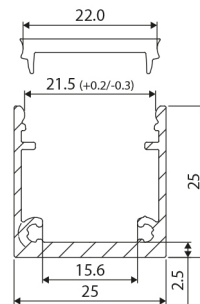

Aluminium Top Line LED profielen

Top Line 25 mm

46291306

EAN: 8720615506644

PERFECTE BESCHERMING VAN UW LED STRIPS

De Prolumia aluminium Top Line LED profielen zorgen zowel voor mechanische bescherming als koeling van de LED's waardoor de levensduur van de LED strip aanzienlijk verlengd wordt. Beschikbaar in verschillende afmetingen en toepassingsvormen.

PRODUCTKENMERKEN

Type toebehoren	Profiel
Toebehoren	✓
Onderdeel	✓