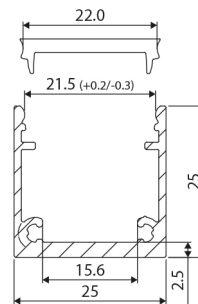

Aluminium Top Line LED profielen

Top Line 25 mm

46291304

EAN: 8720615506620

PERFECTE BESCHERMING VAN UW LED STRIPS

De Prolumia aluminium Top Line LED profielen zorgen zowel voor mechanische bescherming als koeling van de LED's waardoor de levensduur van de LED strip aanzienlijk verlengd wordt. Beschikbaar in verschillende afmetingen en toepassingsvormen.

PRODUCTKENMERKEN

Type toebehoren

Profiel

Toebehoren

Onderdeel