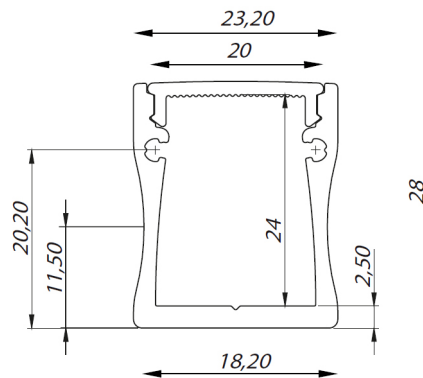

Aluminium LED profielen

Power Line accessoires

46290320

EAN: 8720874791591

KOELING EN AFWERKING VAN LED STRIPS

Voor het afwerken van uw Prolumia LED strips zijn de Prolumia aluminium LED profielen dé perfecte oplossing! Naast de mooie afwerking zorgt het geanodiseerde aluminium LED profiel voor een uitstekende warmteafgifte, waardoor de levensduur van de LED strip aanzienlijk verlengd wordt. Beschikbaar in verschillende afmetingen en toepassingsvormen.

PRODUCTKENMERKEN

Type toebehoren	Profiel
Toebehoren	✓
Onderdeel	✓