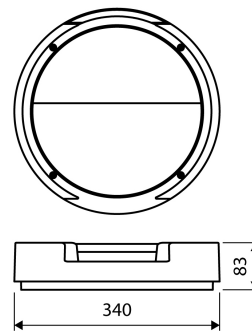

LED Rockdisc III ø 340 mm (half afgeschermd)

40009077

EAN: 8720615508594

UTILITEIT- EN WONINGBOUWPROJECTEN INRICHTEN MET BETROUWBARE EN TIJDLOZE VERLICHTING

De spuitwaterdichte en slagvaste opbouwarmaturen uit de Prolumia Rockdisc III serie geven invulling aan de verlichtingsbehoefte in de buitenruimte bij utiliteit- en woningbouw. Zowel de normale als de half afgeschermd versies zijn optioneel verkrijgbaar met microwave sensor en de grote formaten ook met noodfunctie. Stel eenvoudig de gewenste kleurtemperatuur en het aantal lumen in d.m.v. DIP-switches. Bovendien kunnen armaturen met en zonder sensor moeiteloos als master/slave worden geconfigureerd.

PRODUCTKENMERKEN

Geschikt voor wandmontage	✓	Nominale spanning	220|240 Volt
Wandmontage	✓	Nominale ledstroom bij constante stroom	440|440 Milli-ampère
Geschikt voor pendelophanging	✗	Nom. Stroom	130|130 Milli-ampère
Geschikt voor plafondbevestiging(montage)	✓	Nominale levensduur L70/B50 bij 25 °C	170000 Uur
Geschikt voor inbouwmontage	✗	Lumenbehoud bij gemiddelde levensduur van 35.000 uur bij 25 °C omgeving (tq)	0,931 Procent, percentage
Geschikt voor aanbouw	✓	Rated life time L70/B10 at 25 °C	165000 Uur
Geschikt voor lichtlijnconfiguratie	✗	Lumenbehoud bij gemiddelde levensduur van 50.000 uur bij 25 °C omgeving (tq)	0,902 Procent, percentage
Geschikt voor beeldschermwerkplaats	✗	Lumenbehoud bij gemiddelde levensduur van 75.000 uur bij 25 °C omgeving (tq)	0,855 Procent, percentage
Lichtbron	LED uitwisselbaar	Uitval bij gemiddelde levensduur van 35.000 uur bij 25 °C omgeving (tq)	0,069 Procent, percentage
Met lichtbron	✓	Rated life time L80/B50 at 25 °C	107000 Uur
Lamphouder	Overig	Uitval bij gemiddelde levensduur van 50.000 uur bij 25 °C omgeving (tq)	0,098 Procent, percentage
Materiaal behuizing	Aluminium	Uitval bij gemiddelde levensduur van 75.000 uur bij 25 °C omgeving (tq)	0,145 Procent, percentage
Oppervlaktebescherming behuizing	Met poedercoating	Nominale levensduur L80/B10 bij 25 °C	102000 Uur
Kleur behuizing	Zwart	Max. aantal armaturen per leidingbeveiligingsschakelaar B16	41
Materiaal afdekking	Kunststof opaal	Nominale levensduur L90/B10 bij 25 °C	47000 Uur
Rasteruitvoering	Zonder	Max. aantal armaturen per leidingbeveiligingsschakelaar C16	82
Spanningstype	AC	Rated life time L90/B50 at 25 °C	51000 Uur
Type tandwiel, gereedschap	LED besturingsapparaat stroomgestuurd	Nominale omgevingstemperatuur volgens IEC62722-2-1	-10|50 graden Celsius
Regeling inbegrepen	✓	Systeemvermogen, systeemprestaties	23,5 Watt
Verwisselbare voorschakelapparatuur	✓	Armaturefficiëntie	68 Lumen/Watt
Dimmer 0-10 V	✗	Effectieve lichtstroom	1600 Lumen