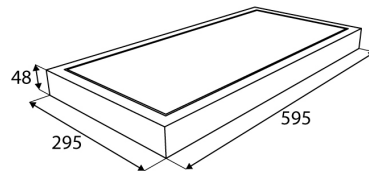

LED Pro-Ceiling 295x595 mm (opbouw)

40003176

EAN: 8720604742411

ERVAAR DE WARMTE VAN DECORATIEF LICHT GECOMBINEERD MET DE VERFIJNING VAN EEN MODERN, EIGENTIJD'S ARMATUUR

De Prolumia LED Pro-Ceiling serie is uniek in zijn ontwerp. Het combineert de warmte van decoratief licht met de verfijning van een modern, eigentijds armatuur. Verkrijgbaar in een ronde of vierkante vorm voor plafond- of wandmontage. De LED Pro-Ceiling serie heeft een levensduur van meer dan 50.000 uur, wordt compleet geleverd met geïntegreerde voeding en is snel en eenvoudig geïnstalleerd!

PRODUCTKENMERKEN

Geschikt voor wandmontage	✓	Nominale spanning	220|240 Volt
Wandmontage	✓	Nom. Stroom	1000|1000 Milli-ampère
Geschikt voor pendelophanging	✗	Nominale levensduur L70/B50 bij 25 °C	50000 Uur
Geschikt voor plafondbevestiging(montage)	✓	Nominale omgevingstemperatuur volgens IEC62722-2-1	-10|40 graden Celsius
Geschikt voor inbouwmontage	✗	Armaturefficiëntie	74,5 Lumen/Watt
Geschikt voor aanbouw	✓	Effectieve lichtstroom	2240 Lumen
Geschikt voor lichtlijnconfiguratie	✗	Systeemvermogen, systeemprestaties	30 Watt
Geschikt voor beeldschermwerkplaats	✗	Kleurtemperatuur	4200|4200 Kelvin
Lichtbron	LED niet uitwisselbaar	Arbeidsfactor	0,9
Met lichtbron	✓	Breedte	295 Millimeter
Lamphouder	Overig	Hoogte/diepte	48 Millimeter
Materiaal behuizing	Aluminium	Lengte	595 Millimeter
Oppervlaktebescherming behuizing	Gelakt	Verblindingsbegrenzing (UGR)	22
Kleur behuizing	Wit		
Materiaal afdekking	Kunststof opaal		
Rasteruitvoering	Zonder		
Spanningstype	AC		
Type tandwiel, gereedschap	LED besturingsapparatuur stroomgestuurd		
Regeling inbegrepen	✓		
Dimmer 0-10 V	✗		
Dimmer 1-10 V	✗		
Dimmer DALI	✗		
Dimmer DMX	✗		
Dimmer DSI	✗		
Dimmer GPRS	✗		
Dimmer LineSwitch	✗		
Dimmer fabrikantspecifiek	✗		
Dimmer netspanningmodulatie	✗		
Dimmer faseafsnijding	✓		
Dimmer faseaansnijding	✗