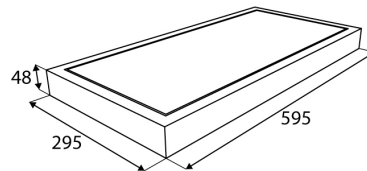

LED Pro-Ceiling 295x595 mm (opbouw)

40003171

EAN: 8720604742398

ERVAAR DE WARMTE VAN DECORATIEF LICHT GECOMBINEERD MET DE VERFIJNING VAN EEN MODERN, EIGENTIJD'S ARMATUUR

De Prolumia LED Pro-Ceiling serie is uniek in zijn ontwerp. Het combineert de warmte van decoratief licht met de verfijning van een modern, eigentijds armatuur. Verkrijgbaar in een ronde of vierkante vorm voor plafond- of wandmontage. De LED Pro-Ceiling serie heeft een levensduur van meer dan 50.000 uur, wordt compleet geleverd met geïntegreerde voeding en is snel en eenvoudig geïnstalleerd!

PRODUCTKENMERKEN

Geschikt voor wandmontage	✓	Nominale spanning	220|240 Volt
Wandmontage	✓	Nom. Stroom	700|700 Milli-ampère
Geschikt voor pendelophanging	✗	Nominale levensduur L70/B50 bij 25 °C	50000 Uur
Geschikt voor plafondbevestiging(montage)	✓	Nominale omgevingstemperatuur volgens IEC62722-2-1	-10|40 graden Celsius
Geschikt voor inbouwmontage	✗	Armaturefficiëntie	74,5 Lumen/Watt
Geschikt voor aanbouw	✓	Effectieve lichtstroom	2240 Lumen
Geschikt voor lichtlijnconfiguratie	✗	Systeemvermogen, systeemprestaties	30 Watt
Geschikt voor beeldschermwerkplaats	✗	Kleurtemperatuur	4200|4200 Kelvin
Lichtbron	LED niet uitwisselbaar	Arbeidsfactor	0,9
Met lichtbron	✓	Breedte	295 Millimeter
Lamphouder	Overig	Hoogte/diepte	48 Millimeter
Materiaal behuizing	Aluminium	Lengte	595 Millimeter
Oppervlaktebescherming behuizing	Gelakt	Verblindingsbegrenzing (UGR)	22
Kleur behuizing	Wit		
Materiaal afdekking	Kunststof opaal		
Rasteruitvoering	Zonder		
Spanningstype	AC		
Type tandwiel, gereedschap	LED besturingsapparatuur stroomgestuurd		
Regeling inbegrepen	✓		
Dimmer 0-10 V	✗		
Dimmer 1-10 V	✗		
Dimmer DALI	✗		
Dimmer DMX	✗		
Dimmer DSI	✗		
Dimmer GPRS	✗		
Dimmer LineSwitch	✗		
Dimmer fabrikantspecifiek	✗		
Dimmer netspanningmodulatie	✗		
Dimmer faseafsnijding	✗		
Dimmer faseaansnijding	✗