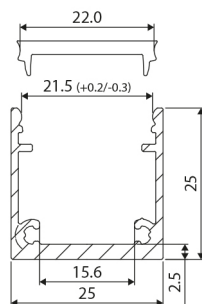

Aluminium Top Line Profils LED

Top Line 25 mm

46291305

EAN: 8720615506637

UNE PROTECTION PARFAITE DE VOS RUBANS LED

Les profils en Aluminium Top Line Profils LED Prolumia fournissent à la fois une protection mécanique et le refroidissement des LED de sorte que la durée de vie de la bande de LED est prolongée considérablement. Ces profils sont livrables en plusieurs dimensions et sous diverses formes d'application.

CARACTÉRISTIQUES DU PRODUIT

Type d'accessoire	Profil
Accessoire	✓
Pièce détachée	✓