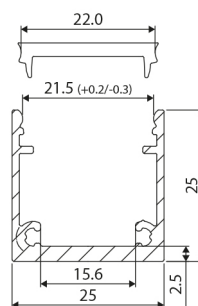

Aluminium Top Line Profils LED

Top Line 25 mm

46291302

EAN: 8720615506606

UNE PROTECTION PARFAITE DE VOS RUBANS LED

Les profils en Aluminium Top Line Profils LED Prolumia fournissent à la fois une protection mécanique et le refroidissement des LED de sorte que la durée de vie de la bande de LED est prolongée considérablement. Ces profils sont livrables en plusieurs dimensions et sous diverses formes d'application.

CARACTÉRISTIQUES DU PRODUIT

Type d'accessoire	Profil
Accessoire	✓
Pièce détachée	✓