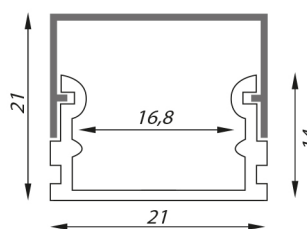

Aluminium Eco Line Profils LED

Eco Line 7 mm / 15 mm / 21 mm (montage apparent)

46291150

EAN: 8720615506354

REFROIDISSEMENT ET PROTECTION ÉCONOMIQUES DES RUBANS DE LED

Pour la finition des rubans LED Prolumia les Aluminium Eco Line Profils LED sont le choix avantageux par excellence! Outre la belle finition, le profil LED en aluminium anodisé assure une excellente émission de chaleur ce qui permet une durée de vie extensive du ruban LED. Ces profils sont livrables en plusieurs dimensions et sous diverses formes d'application.

CARACTÉRISTIQUES DU PRODUIT

Type d'accessoire	Profil
Accessoire	✓
Pièce détachée	✓