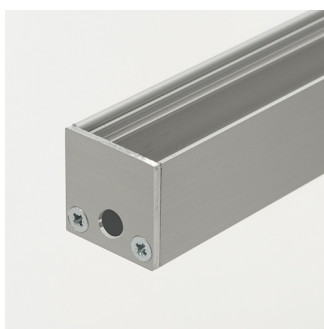

Aluminium Top Line LED profiles

Top Line accessories

46291323

EAN: 8720615506767

PERFECT PROTECTION FOR YOUR LED STRIPS

The aluminium Prolumia Top Line LED profiles provides both mechanical protection and cooling of the LEDs. As a result, the lifespan of the LED strip is considerably extended. Available in different sizes and application forms.

PRODUCT FEATURES

Type of accessory/spare part	End piece
Accessory	✓
Spare part	✓