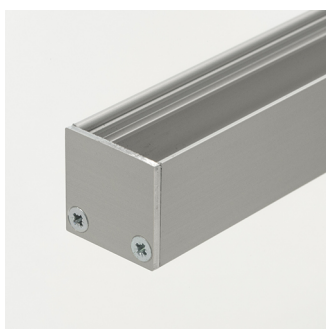

Aluminium Top Line LED profiles

Top Line accessories

46291322

EAN: 8720615506750

PERFECT PROTECTION FOR YOUR LED STRIPS

The aluminium Prolumia Top Line LED profiles provides both mechanical protection and cooling of the LEDs. As a result, the lifespan of the LED strip is considerably extended. Available in different sizes and application forms.

PRODUCT FEATURES

Type of accessory/spare part	End piece
Accessory	✓
Spare part	✓