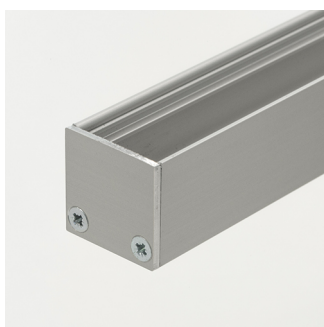

## Aluminium Top Line LED profiles

Top Line accessories

### PERFECT PROTECTION FOR YOUR LED STRIPS

The aluminium Prolumia Top Line LED profiles provides both mechanical protection and cooling of the LEDs. As a result, the lifespan of the LED strip is considerably extended. Available in different sizes and application forms.