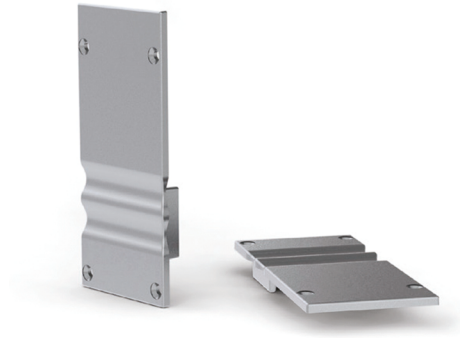

Aluminium LED Profiles

Power Line accessories

46290344

EAN: 8720874791744

COOLING AND FINISHING OF LED STRIPS

Give your Prolumia LED strips a perfect finishing touch with the aluminum Prolumia LED profiles! Besides the nice finishing touch the anodised aluminum LED profile takes care of an excellent heat dissipation. As a result, the lifespan of the LED strip is considerably extended. Available in different sizes and application forms.

PRODUCT FEATURES

Type of accessory/spare part	End piece
Accessory	✓
Spare part	✓