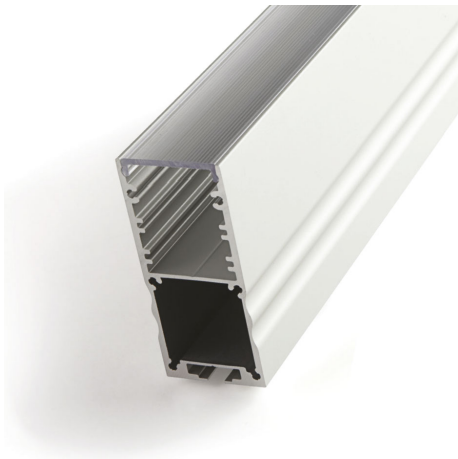

Aluminium LED Profiles

Power Line accessories

46290343

EAN: 8720874791737

COOLING AND FINISHING OF LED STRIPS

Give your Prolumia LED strips a perfect finishing touch with the aluminum Prolumia LED profiles! Besides the nice finishing touch the anodised aluminum LED profile takes care of an excellent heat dissipation. As a result, the lifespan of the LED strip is considerably extended. Available in different sizes and application forms.