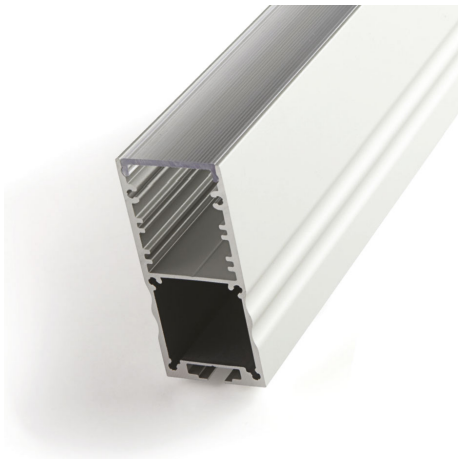

Aluminium LED Profiles

Power Line accessories

46290341

EAN: 8720874791713

COOLING AND FINISHING OF LED STRIPS

Give your Prolumia LED strips a perfect finishing touch with the aluminum Prolumia LED profiles! Besides the nice finishing touch the anodised aluminum LED profile takes care of an excellent heat dissipation. As a result, the lifespan of the LED strip is considerably extended. Available in different sizes and application forms.