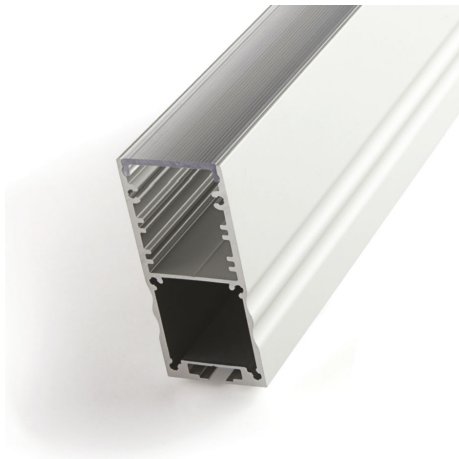

## Aluminium LED Profiles

Power Line accessories

### COOLING AND FINISHING OF LED STRIPS

Give your Prolumia LED strips a perfect finishing touch with the aluminum Prolumia LED profiles! Besides the nice finishing touch the anodised aluminum LED profile takes care of an excellent heat dissipation. As a result, the lifespan of the LED strip is considerably extended. Available in different sizes and application forms.