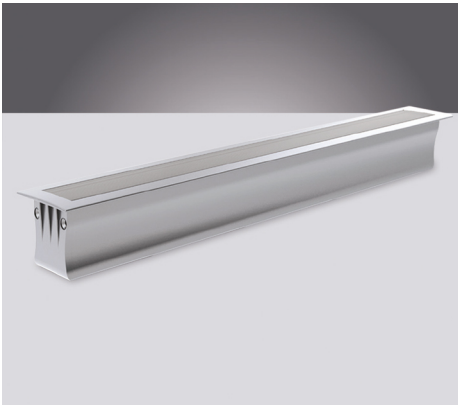

Aluminium LED Profiles

Power Line accessories

46290332

EAN: 8720874791676

COOLING AND FINISHING OF LED STRIPS

Give your Prolumia LED strips a perfect finishing touch with the aluminum Prolumia LED profiles! Besides the nice finishing touch the anodised aluminum LED profile takes care of an excellent heat dissipation. As a result, the lifespan of the LED strip is considerably extended. Available in different sizes and application forms.

PRODUCT FEATURES

Type of accessory/spare part	Profile
Accessory	✓
Spare part	✓