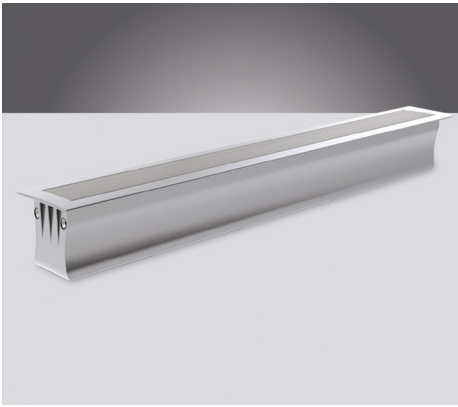

Aluminium LED Profiles

Power Line accessories

46290331

EAN: 8720615509294

COOLING AND FINISHING OF LED STRIPS

Give your Prolumia LED strips a perfect finishing touch with the aluminum Prolumia LED profiles! Besides the nice finishing touch the anodised aluminum LED profile takes care of an excellent heat dissipation. As a result, the lifespan of the LED strip is considerably extended. Available in different sizes and application forms.

PRODUCT FEATURES

Type of accessory/spare part	Profile
Accessory	✓
Spare part	✓