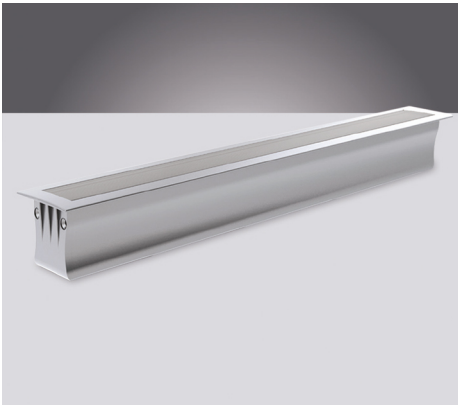

## Aluminium LED Profiles

Power Line accessories

### COOLING AND FINISHING OF LED STRIPS

Give your Prolumia LED strips a perfect finishing touch with the aluminum Prolumia LED profiles! Besides the nice finishing touch the anodised aluminum LED profile takes care of an excellent heat dissipation. As a result, the lifespan of the LED strip is considerably extended. Available in different sizes and application forms.