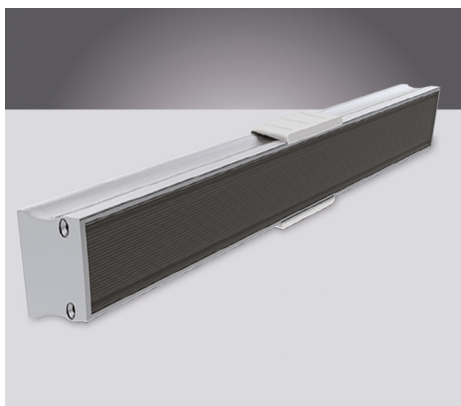

## Aluminium LED Profiles

Power Line accessories

### COOLING AND FINISHING OF LED STRIPS

Give your Prolumia LED strips a perfect finishing touch with the aluminum Prolumia LED profiles! Besides the nice finishing touch the anodised aluminum LED profile takes care of an excellent heat dissipation. As a result, the lifespan of the LED strip is considerably extended. Available in different sizes and application forms.