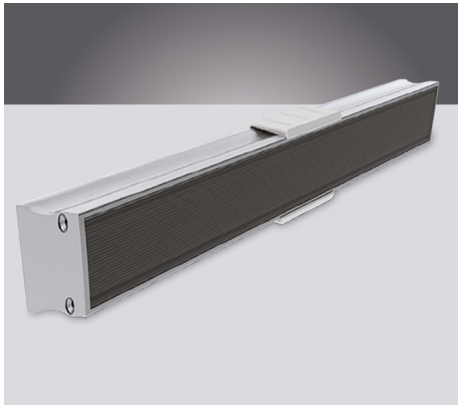

## Aluminium LED Profiles

Power Line accessories

### COOLING AND FINISHING OF LED STRIPS

Give your Prolumia LED strips a perfect finishing touch with the aluminum Prolumia LED profiles! Besides the nice finishing touch the anodised aluminum LED profile takes care of an excellent heat dissipation. As a result, the lifespan of the LED strip is considerably extended. Available in different sizes and application forms.