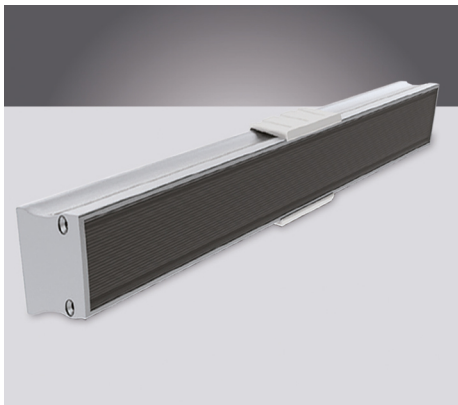

Aluminium LED Profiles

Power Line accessories

46290321

EAN: 8720874791607

COOLING AND FINISHING OF LED STRIPS

Give your Prolumia LED strips a perfect finishing touch with the aluminum Prolumia LED profiles! Besides the nice finishing touch the anodised aluminum LED profile takes care of an excellent heat dissipation. As a result, the lifespan of the LED strip is considerably extended. Available in different sizes and application forms.

PRODUCT FEATURES

Type of accessory/spare part	Profile
Accessory	✓
Spare part	✓