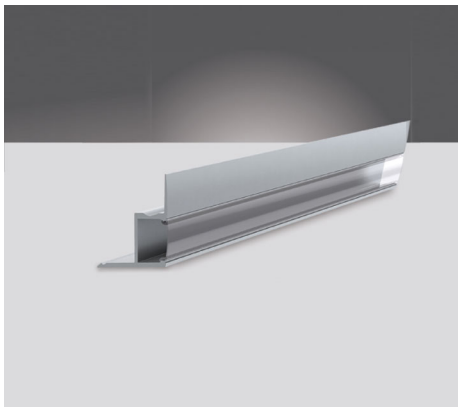

## Aluminium LED Profiles

Power Line accessories

### COOLING AND FINISHING OF LED STRIPS

Give your Prolumia LED strips a perfect finishing touch with the aluminum Prolumia LED profiles! Besides the nice finishing touch the anodised aluminum LED profile takes care of an excellent heat dissipation. As a result, the lifespan of the LED strip is considerably extended. Available in different sizes and application forms.