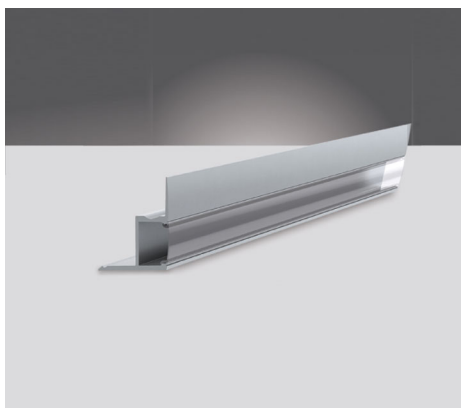

## Aluminium LED Profiles

Power Line accessories

### COOLING AND FINISHING OF LED STRIPS

Give your Prolumia LED strips a perfect finishing touch with the aluminum Prolumia LED profiles! Besides the nice finishing touch the anodised aluminum LED profile takes care of an excellent heat dissipation. As a result, the lifespan of the LED strip is considerably extended. Available in different sizes and application forms.