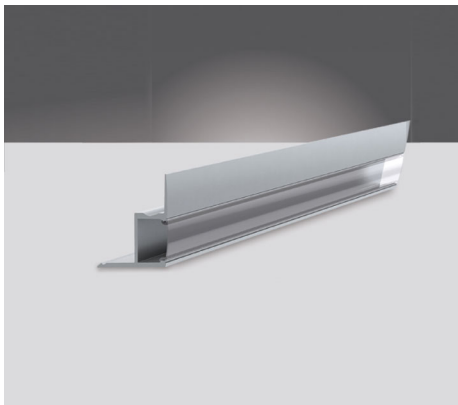

Aluminium LED Profiles

Power Line accessories

46290301

EAN: 8720874791522

COOLING AND FINISHING OF LED STRIPS

Give your Prolumia LED strips a perfect finishing touch with the aluminum Prolumia LED profiles! Besides the nice finishing touch the anodised aluminum LED profile takes care of an excellent heat dissipation. As a result, the lifespan of the LED strip is considerably extended. Available in different sizes and application forms.

PRODUCT FEATURES

Type of accessory/spare part	Profile
Accessory	✓
Spare part	✓