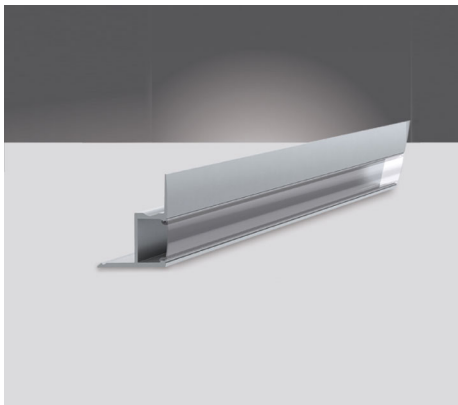

Aluminium LED Profiles

Power Line accessories

46290300

EAN: 8720874791515

COOLING AND FINISHING OF LED STRIPS

Give your Prolumia LED strips a perfect finishing touch with the aluminum Prolumia LED profiles! Besides the nice finishing touch the anodised aluminum LED profile takes care of an excellent heat dissipation. As a result, the lifespan of the LED strip is considerably extended. Available in different sizes and application forms.

PRODUCT FEATURES

Type of accessory/spare part	Profile
Accessory	✓
Spare part	✓