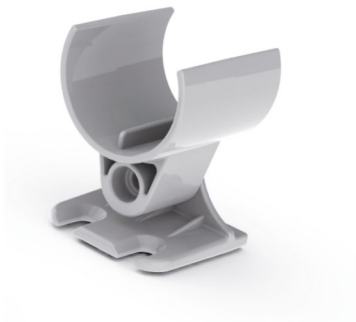

Aluminium LED Profiles

Power Line accessories

46290136

EAN: 8720874791171

COOLING AND FINISHING OF LED STRIPS

Give your Prolumia LED strips a perfect finishing touch with the aluminum Prolumia LED profiles! Besides the nice finishing touch the anodised aluminum LED profile takes care of an excellent heat dissipation. As a result, the lifespan of the LED strip is considerably extended. Available in different sizes and application forms.

PRODUCT FEATURES

Type of accessory/spare part	Other
Accessory	✓
Spare part	✓