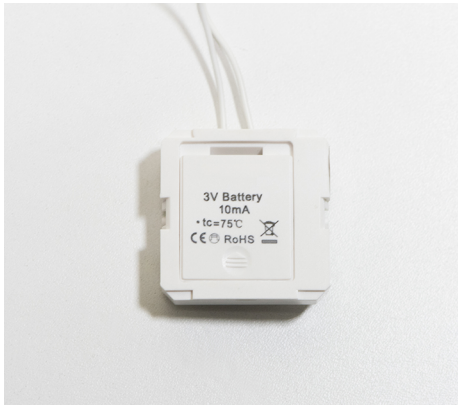

LED controllers

RF controllers

46191315

EAN: 8720615504664

THE RIGHT CONTROL

Prolumia offers an extensive range of LED dimmers (DMX), controllers and amplifiers to control the LED lighting, allowing it to meet every desired request.