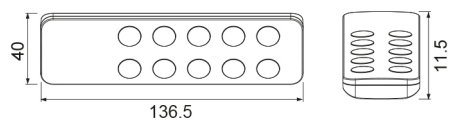

PRODUCT FEATURES

Type of accessory/spare part	Remote control
Colour	Black