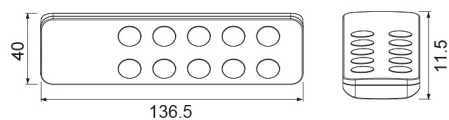

PRODUCT FEATURES

Type of accessory/spare part	Remote control
Colour	Black