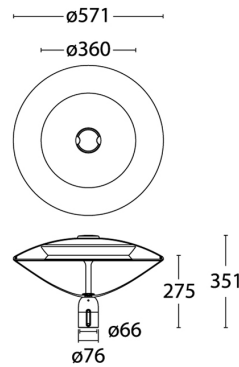

VLASTNOSTI PRODUKTU

Mounting method	Post top/side entry	Suitable for number of light sources	1
Lamp type	LED not exchangeable	Nominal voltage	220 240 Volt
With light source	✓	Nominal current	350 350 Milliampere
Lamp holder	Other	Rated life time L80/B10 at 25 °C	100000 Hour
Housing material	Aluminium	Rated ambient temperature according to IEC 62722-2-1	-30 50 Degrees celsius
Surface protection	Powder coating	Cable length	1 Metre
Housing colour	Grey	Rated luminous flux according to IEC 62722-2-1	1000 Lumen
Material cover	Plastic, transparent	Max. system power	9 Watt
Voltage type	AC	Luminaire efficacy	111 Lumen/Watt
With control gear	✓	Colour temperature	4000 4000 Kelvin
Type of control gear	LED operating device current-controlled	Power factor	0,9
Exchangeable control gear	✓	Height/depth	275 Millimetre
Dimming 0-10 V	✗	Diameter	571 Millimetre
Dimming 1-10 V	✗	Suitable for spigot size	60 60 Millimetre
Dimming GPRS	✗	Number of poles	3
Dimming DALI	✗	Conductor cross section	1,5 Square millimetre
Dimming DMX	✗		
Dimming DSI	✗		
Dimming potentiometer (integrated)	✗		
Dimming LineSwitch	✗		
Dimming manufacturer's proprietary system	✗		
Dimming mains voltage modulation	✗		
Dimming phase cut-off (trailing edge)	✗		
Dimming phase cut-on (leading edge)	✗		
Dimming Touch and Dim	✗		
Dimming programmable	✗		
Dimming with push-button	✗		
No dim function	✓		
Dimming RF	✗		