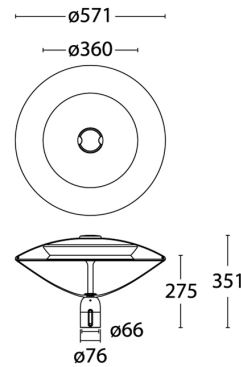

### VLASTNOSTI PRODUKTU

Mounting method	Post top/side entry	Suitable for number of light sources	1
Lamp type	LED not exchangeable	Nominal voltage	220 240 Volt
With light source	✓	Nominal current	350 350 Milliampere
Lamp holder	Other	Rated life time L80/B10 at 25 °C	100000 Hour
Housing material	Aluminium	Rated ambient temperature according to IEC 62722-2-1	-30 50 Degrees celsius
Surface protection	Powder coating	Cable length	1 Metre
Housing colour	Grey	Rated luminous flux according to IEC 62722-2-1	1000 Lumen
Material cover	Plastic, transparent	Max. system power	9 Watt
Voltage type	AC	Luminaire efficacy	111 Lumen/Watt
With control gear	✓	Colour temperature	3000 3000 Kelvin
Type of control gear	LED operating device current-controlled	Power factor	0,9
Exchangeable control gear	✓	Height/depth	275 Millimetre
Dimming 0-10 V	✗	Diameter	571 Millimetre
Dimming 1-10 V	✗	Suitable for spigot size	60 60 Millimetre
Dimming GPRS	✗	Number of poles	3
Dimming DALI	✗	Conductor cross section	1,5 Square millimetre
Dimming DMX	✗		
Dimming DSI	✗		
Dimming potentiometer (integrated)	✗		
Dimming LineSwitch	✗		
Dimming manufacturer's proprietary system	✗		
Dimming mains voltage modulation	✗		
Dimming phase cut-off (trailing edge)	✗		
Dimming phase cut-on (leading edge)	✗		
Dimming Touch and Dim	✗		
Dimming programmable	✗		
Dimming with push-button	✗		
No dim function	✓		
Dimming RF	✗		