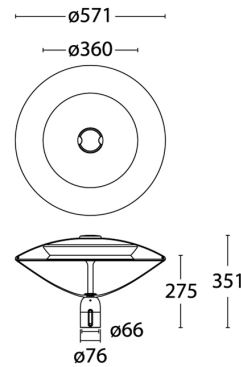

### VLASTNOSTI PRODUKTU

Mounting method	Post top/side entry	Suitable for number of light sources	1
Lamp type	LED not exchangeable	Nominal voltage	220 240 Volt
With light source	✓	Nominal current	350 350 Milliampere
Lamp holder	Other	Rated life time L80/B10 at 25 °C	100000 Hour
Housing material	Aluminium	Rated ambient temperature according to IEC 62722-2-1	-30 50 Degrees celsius
Surface protection	Powder coating	Cable length	1 Metre
Housing colour	Grey	Rated luminous flux according to IEC 62722-2-1	1000 Lumen
Material cover	Plastic, transparent	Max. system power	9 Watt
Voltage type	AC	Luminaire efficacy	111 Lumen/Watt
With control gear	✓	Colour temperature	4000 4000 Kelvin
Type of control gear	LED operating device current-controlled	Power factor	0,9
Exchangeable control gear	✓	Height/depth	275 Millimetre
Dimming 0-10 V	✗	Diameter	571 Millimetre
Dimming 1-10 V	✗	Suitable for spigot size	60 60 Millimetre
Dimming GPRS	✗	Number of poles	3
Dimming DALI	✗	Conductor cross section	1,5 Square millimetre
Dimming DMX	✗		
Dimming DSI	✗		
Dimming potentiometer (integrated)	✗		
Dimming LineSwitch	✗		
Dimming manufacturer's proprietary system	✗		
Dimming mains voltage modulation	✗		
Dimming phase cut-off (trailing edge)	✗		
Dimming phase cut-on (leading edge)	✗		
Dimming Touch and Dim	✗		
Dimming programmable	✗		
Dimming with push-button	✗		
No dim function	✓		
Dimming RF	✗		