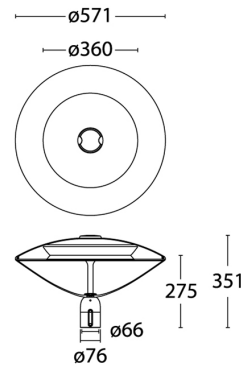

VLASTNOSTI PRODUKTU

Mounting method	Post top/side entry	Suitable for number of light sources	1
Lamp type	LED not exchangeable	Nominal voltage	220 240 Volt
With light source	✓	Nominal current	350 350 Milliampere
Lamp holder	Other	Rated life time L80/B10 at 25 °C	100000 Hour
Housing material	Aluminium	Rated ambient temperature according to IEC 62722-2-1	-30 50 Degrees celsius
Surface protection	Powder coating	Cable length	1 Metre
Housing colour	Grey	Rated luminous flux according to IEC 62722-2-1	1000 Lumen
Material cover	Plastic, transparent	Max. system power	9 Watt
Voltage type	AC	Luminaire efficacy	111 Lumen/Watt
With control gear	✓	Colour temperature	4000 4000 Kelvin
Type of control gear	LED operating device current-controlled	Power factor	0,9
Exchangeable control gear	✓	Height/depth	275 Millimetre
Dimming 0-10 V	✗	Diameter	571 Millimetre
Dimming 1-10 V	✗	Suitable for spigot size	60 60 Millimetre
Dimming GPRS	✗	Number of poles	3
Dimming DALI	✗	Conductor cross section	1,5 Square millimetre
Dimming DMX	✗		
Dimming DSI	✗		
Dimming potentiometer (integrated)	✗		
Dimming LineSwitch	✗		
Dimming manufacturer's proprietary system	✗		
Dimming mains voltage modulation	✗		
Dimming phase cut-off (trailing edge)	✗		
Dimming phase cut-on (leading edge)	✗		
Dimming Touch and Dim	✗		
Dimming programmable	✗		
Dimming with push-button	✗		
No dim function	✓		
Dimming RF	✗		