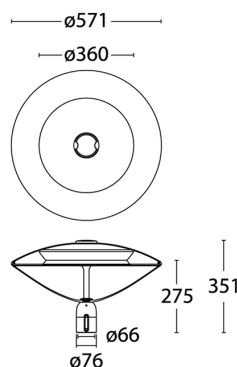

VLASTNOSTI PRODUKTU

Mounting method	Post top/side entry	Suitable for number of light sources	1
Lamp type	LED not exchangeable	Nominal voltage	220 240 Volt
With light source	✓	Nominal current	350 350 Milliampere
Lamp holder	Other	Rated life time L80/B10 at 25 °C	100000 Hour
Housing material	Aluminium	Suitable for spigot size	60 60 Millimetre
Surface protection	Powder coating	Rated ambient temperature according to IEC 62722-2-1	-30 50 Degrees celsius
Housing colour	Grey	Cable length	1 Metre
Material cover	Plastic, transparent	Max. system power	9 Watt
Voltage type	AC	Rated luminous flux according to IEC 62722-2-1	1000 Lumen
Type of control gear	LED operating device current-controlled	Luminaire efficacy	111 Lumen/Watt
With control gear	✓	Colour temperature	3000 3000 Kelvin
Exchangeable control gear	✓	Power factor	0,9
Dimming 0-10 V	✗	Height/depth	275 Millimetre
Dimming 1-10 V	✗	Diameter	571 Millimetre
Dimming DALI	✗	Number of poles	3
Dimming DMX	✗	Conductor cross section	1,5 Square millimetre
Dimming DSI	✗		
Dimming GPRS	✗		
Dimming LineSwitch	✗		
Dimming mains voltage modulation	✗		
Dimming manufacturer's proprietary system	✗		
Dimming phase cut-off (trailing edge)	✗		
Dimming phase cut-on (leading edge)	✗		
Dimming potentiometer (integrated)	✗		
Dimming programmable	✗		
Dimming RF	✗		
Dimming Sine Wave Reduction	✗		
Dimming Touch and Dim	✗		
Dimming with push-button	✗		