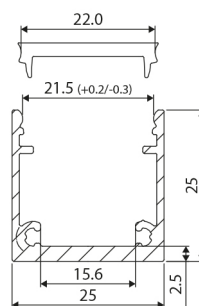

Aluminium Top Line LED profielen

Top Line 25 mm

46291304

EAN: 8720615506620

PERFECTE BESCHERMING VAN UW LED STRIPS

De Prolumia aluminium Top Line LED profielen zorgen zowel voor mechanische bescherming als koeling van de LED's waardoor de levensduur van de LED strip aanzienlijk verlengd wordt. Beschikbaar in verschillende afmetingen en toepassingsvormen.

PRODUCTKENMERKEN

Type toebehoren/onderdelen	Profiel
Toebehoren	✓
Onderdeel	✓