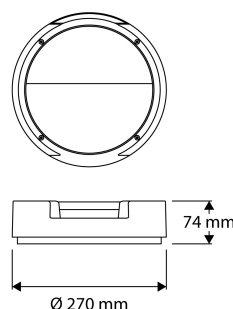

Rockdisc III - Ø 270 mm (Mini) - Shielded

40009035

EAN: 8721063009022

VERLICHTING DIE DE NACHTELIJKE BUITENRUIMTE EEN NIEUWE DIMENSIE GEEFT

Rockdisc III biedt een uitzonderlijke combinatie van performance en duurzaamheid voor buitenverlichting. Het ontwerp legt bijzondere nadruk op kwaliteit: de slagvaste diffuser van polycarbonaat en aluminium behuizing in combinatie met beschermingsklasse IP66 maakt het product bestand tegen zware weersomstandigheden. Verschillende modellen met instelbare kleurtemperatuur en vermogen maken Rockdisc III een veelzijdige lichtoplossing voor elke buitenruimte. SenseLink-sensorversies met draadloze groeppeninstelling en versies voorzien van noodunit maken het assortiment compleet.

PRODUCTKENMERKEN

Geschikt voor wandmontage	✓	Geschikt voor aantal lichtbronnen	1
Geschikt voor pendelophanging	✗	Nom. spanning	220|240 Volt
Geschikt voor plafondmontage	✓	Nom. stroom	50|50 Milliampère
Geschikt voor inbouwmontage	✗	Nom. levensduur L70/B50 bij 25 °C	228000 Uur
Geschikt voor opbouwmontage	✓	Lumenbehoud bij gemiddelde levensduur van 35.000 uur bij 25 °C omgeving (tq)	0,949 Percentage
Geschikt voor lichtlijnconfiguratie	✗	Lumenbehoud bij gemiddelde levensduur van 50.000 uur bij 25 °C omgeving (tq)	0,927 Percentage
Geschikt voor klemmontage	✗	Lumenbehoud bij gemiddelde levensduur van 75.000 uur bij 25 °C omgeving (tq)	0,891 Percentage
Met bevestigingsmateriaal	✓	Uitval bij gemiddelde levensduur van 35.000 uur bij 25 °C omgeving (tq)	0 Percentage
Geschikt voor beeldschermwerkplaats volgens EN 12464-1	✗	Uitval bij gemiddelde levensduur van 50.000 uur bij 25 °C omgeving (tq)	0 Percentage
Lamptype	LED uitwisselbaar	Uitval bij gemiddelde levensduur van 75.000 uur bij 25 °C omgeving (tq)	0 Percentage
Met lichtbron	✓	Maximaal aantal armaturen per zekeringautomaat C10 (MCB)	111
Lamphouder	Overig	Max. aantal armaturen per leidingbeveiligingsschakelaar B16	107
Materiaal behuizing	Aluminium	Max. aantal armaturen per leidingbeveiligingsschakelaar C16	213
Oppervlaktebescherming behuizing	Poedercoating	Nom. omgevingstemperatuur volgens IEC62722-2-1	-25|50 Graden Celsius
Kleur behuizing	Zwart	Stroomverbruik in noodmodus	0 Watt
Materiaal afdekking	Kunststof opaal	Geschikt voor lampvermogen	4,5|9 Watt
Rasteruitvoering	Geen	Specifieke lichtstroom armatuur	80|83 Lumen per Watt
Spanningstype	AC	Max. systeemvermogen	9 Watt
Voorschakelapparaat	LED regeling stroomgestuurd	Effectieve lichtstroom volgens IEC 62722-2-1	360|750 Lumen
Voorschakelapparaat inbegrepen	✓	Kleurtemperatuur	3000|4000 Kelvin
Verwisselbare voorschakelapparatuur	✓	Flikkerende waarde Pst LM	0,6