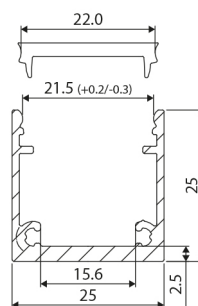

Aluminium Top Line LED profielen

Top Line 25 mm

46291301

EAN: 8720615506590

PERFECTE BESCHERMING VAN UW LED STRIPS

De Prolumia aluminium Top Line LED profielen zorgen zowel voor mechanische bescherming als koeling van de LED's waardoor de levensduur van de LED strip aanzienlijk verlengd wordt. Beschikbaar in verschillende afmetingen en toepassingsvormen.

PRODUCTKENMERKEN

Type toebehoren

Profiel

Toebehoren

Onderdeel