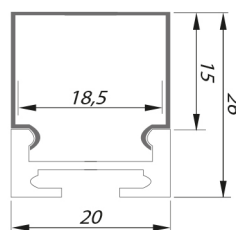

Aluminium Eco Line Profils LED

Eco Line 26 mm (montage suspendu)

46291180

EAN: 8720615506491

REFROIDISSEMENT ET PROTECTION ÉCONOMIQUES DES RUBANS DE LED

Pour la finition des rubans LED Prolumia les Aluminium Eco Line Profils LED sont le choix avantageux par excellence! Outre la belle finition, le profil LED en aluminium anodisé assure une excellente émission de chaleur ce qui permet une durée de vie extensive du ruban LED. Ces profils sont livrables en plusieurs dimensions et sous diverses formes d'application.

CARACTÉRISTIQUES DU PRODUIT

Type d'accessoire

Profil

Accessoire

Pièce détachée