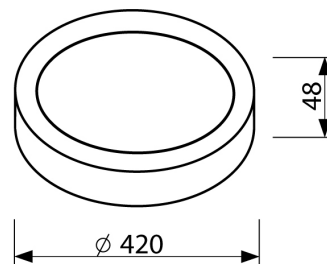

LED Pro-Ceiling

LED Pro-Ceiling ø 420 mm (montage apparent)

40001143

EAN: 8720615507474

DÉCOUVREZ LA CHALEUR D'UNE LUMIÈRE DÉCORATIVE COMBINÉE AU RAFFINEMENT D'UN LUMINAIRE MODERNE ET CONTEMPORAIN

La série LED Pro-Ceiling Prolumia est unique quant à sa conception. Elle combine la chaleur de l'éclairage décoratif et le raffinement d'une armature contemporaine. On peut l'obtenir en forme ronde ou carrée pour montage mural ou de plafond. La série LED Pro-Ceiling a une durée de vie de plus de 50.000 heures, elle se livre complète: l'alimentation est donc intégrée. L'installation est simple et rapide.

CARACTÉRISTIQUES DU PRODUIT

Adapté à un montage mural	✓	Tension nominale	220|240 volt
Montage mural	✓	Température ambiante nominale selon CEI 62722-2-1	-10|40 degrés Celsius
Adapté à une suspension pendulaire	✗		
Adapté à un montage au plafond	✓		
Adapté à un montage encastré	✗		
Adapté à un montage en saillie	✓		
Adapté à une configuration de chemin lumineux	✗		
Compatible au poste de travail avec écran	✗		
Source lumineuse	LED non interchangeable		
Avec source lumineuse	✓		
Douille	Autre		
Matériau du boîtier	Aluminium		
Protection de surface du boîtier	Laqué		
Couleur du boîtier	Blanc		
Matériau du couvercle	Plastique opalin		
Finition de la grille	Sans		
Type de tension	CA		
Appareil	Appareil à LED commandé en courant		
Avec appareil	✓		
Réglage phase ascendante	✗		
Réglage programmable	✗		
Réglage RF	✗		
Réglage Touch and Dim	✗		
Réglage Sine Wave Reduction	✗		
Réglage Zigbee	✗		
Réglage avec bouton-poussoir	✗		
Répartiteur de lumière	Lentille/optique/panneau diffuseur		
Répartition lumineuse	Symétrique