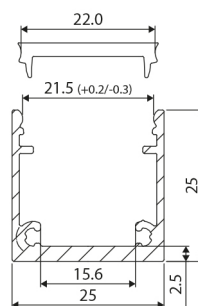

Aluminium Top Line LED profiles

Top Line 25 mm

46291308

EAN: 8720615506668

PERFECT PROTECTION FOR YOUR LED STRIPS

The aluminium Prolumia Top Line LED profiles provides both mechanical protection and cooling of the LEDs. As a result, the lifespan of the LED strip is considerably extended. Available in different sizes and application forms.