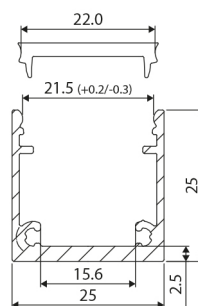

Aluminium Top Line LED profiles

Top Line 25 mm

46291307

EAN: 8720615506651

PERFECT PROTECTION FOR YOUR LED STRIPS

The aluminium Prolumia Top Line LED profiles provides both mechanical protection and cooling of the LEDs. As a result, the lifespan of the LED strip is considerably extended. Available in different sizes and application forms.

PRODUCT FEATURES

Type of accessory/spare part	Profile (expired)
Accessory	✓
Spare part	✓