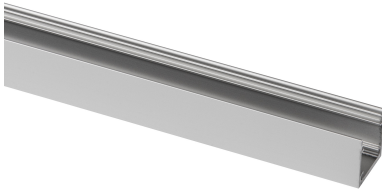

Aluminium Top Line LED profiles

Top Line 25 mm

46291306

EAN: 8720615506644

PERFECT PROTECTION FOR YOUR LED STRIPS

The aluminium Prolumia Top Line LED profiles provides both mechanical protection and cooling of the LEDs. As a result, the lifespan of the LED strip is considerably extended. Available in different sizes and application forms.