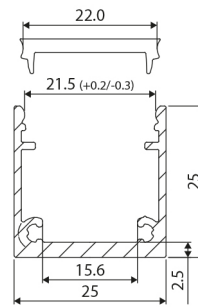

Aluminium Top Line LED profiles

Top Line 25 mm

46291306

EAN: 8720615506644

PERFECT PROTECTION FOR YOUR LED STRIPS

The aluminium Prolumia Top Line LED profiles provides both mechanical protection and cooling of the LEDs. As a result, the lifespan of the LED strip is considerably extended. Available in different sizes and application forms.