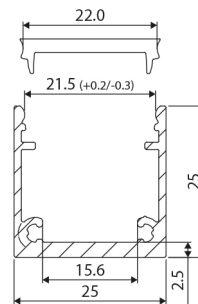

Aluminium Top Line LED profiles

Top Line 25 mm

46291305

EAN: 8720615506637

PERFECT PROTECTION FOR YOUR LED STRIPS

The aluminium Prolumia Top Line LED profiles provides both mechanical protection and cooling of the LEDs. As a result, the lifespan of the LED strip is considerably extended. Available in different sizes and application forms.