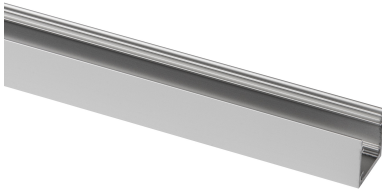

Aluminium Top Line LED profiles

Top Line 25 mm

46291303

EAN: 8720615506613

PERFECT PROTECTION FOR YOUR LED STRIPS

The aluminium Prolumia Top Line LED profiles provides both mechanical protection and cooling of the LEDs. As a result, the lifespan of the LED strip is considerably extended. Available in different sizes and application forms.