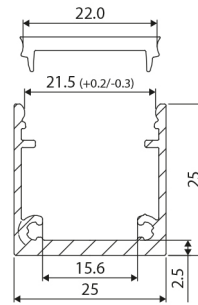

Aluminium Top Line LED profiles

Top Line 25 mm

46291303

EAN: 8720615506613

PERFECT PROTECTION FOR YOUR LED STRIPS

The aluminium Prolumia Top Line LED profiles provides both mechanical protection and cooling of the LEDs. As a result, the lifespan of the LED strip is considerably extended. Available in different sizes and application forms.