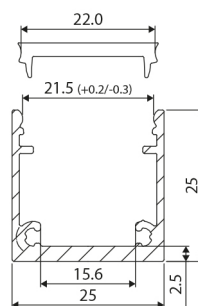

Aluminium Top Line LED profiles

Top Line 25 mm

46291301

EAN: 8720615506590

PERFECT PROTECTION FOR YOUR LED STRIPS

The aluminium Prolumia Top Line LED profiles provides both mechanical protection and cooling of the LEDs. As a result, the lifespan of the LED strip is considerably extended. Available in different sizes and application forms.